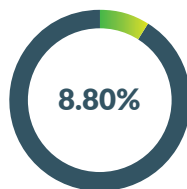

Total number of births to South Carolina teens (ages 15-19) = 3,480.

Community Well-Being

Women in Need of
Publicly-Funded Family
Planning Services

County Rank* 36

Teens Not Enrolled
in School and Not
Working

County Rank* 21

People Living in
Poverty

County Rank* 13

Sexual Health

Gonorrhea
Ages 15-19

Cases	13
Rate (per 100,000)	759.3

County Rank* 31

Chlamydia
Ages 15-19