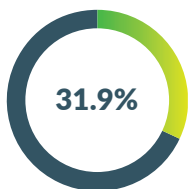

IN SOUTH
CAROLINA

♀ 40%
OF HIGH SCHOOL
STUDENTS
HAVE EVER
HAD SEX

👁️ 59%
OF SEXUALLY ACTIVE
HIGH SCHOOL
STUDENTS
USED A
CONDOM
AT LAST SEX

2018 Teen Birth Numbers

BIRTHS TO 15-17 YEAR OLDS	=	4
BIRTHS TO 18-19 YEAR OLDS	=	15
TOTAL BIRTHS 15-19 YEAR OLDS	=	19

Total number of births to South Carolina teens (ages 15-19) = 3,480.

Community Well-Being

Women in Need of
Publicly-Funded Family
Planning Services

County Rank* 36

Teens Not Enrolled
in School and Not
Working