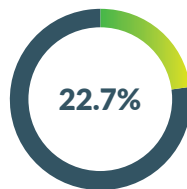

County Rank* 13

Sexual Health

Gonorrhea
Ages 15-19

Cases	13
Rate (per 100,000)	759.3

County Rank* 31

Chlamydia
Ages 15-19

Cases	43
Rate (per 100,000)	2511.7

County Rank* 38

*Ranking Range = 1 (Worst) - 46 (Best), Data sources available at FactForward.org/statistics